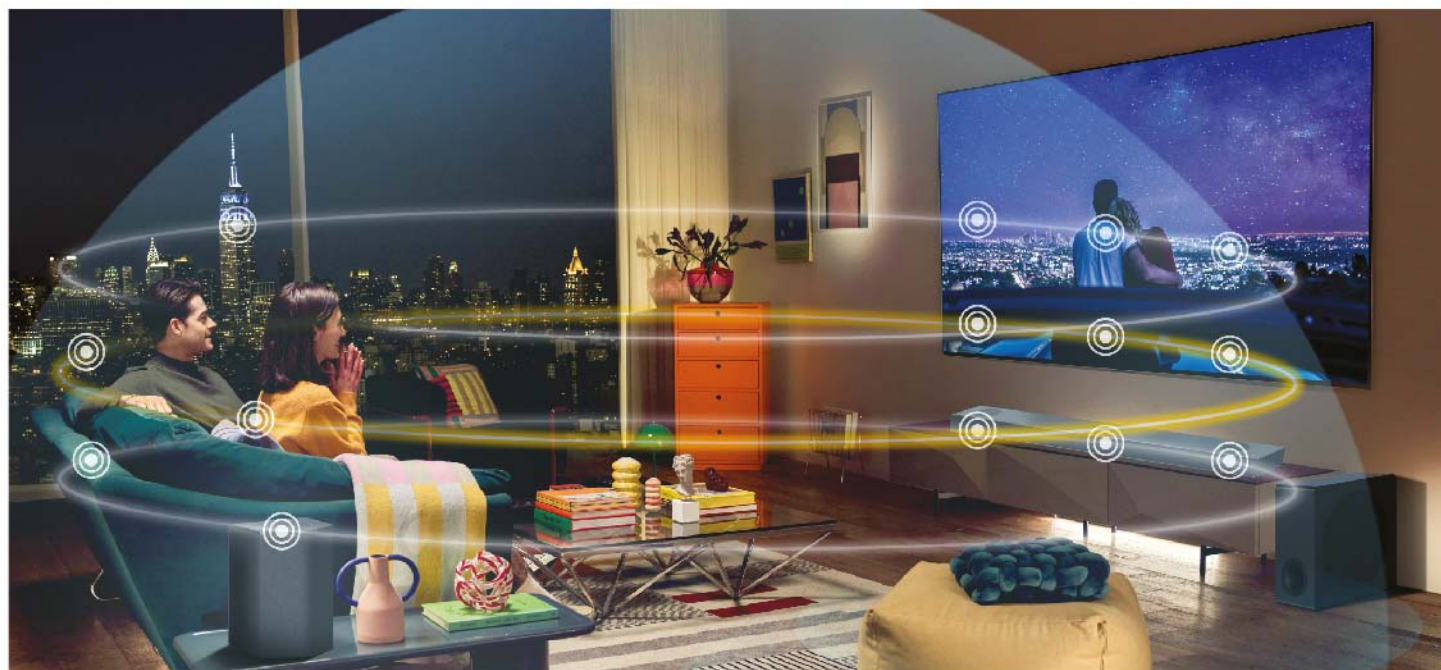

DOLBY ATMOS SOUNDBAR

Meridian Technology For Exceptional Sound.

- 810W Output with 9.1.5 Ch
- 5 Ch in Soundbar with 3 Up-firing Speakers
- 1 Ch Subwoofer of 220W
- 4 Ch in Rear Speaker with 2 Up-firing Speakers
- Dolby Atmos, Meridian DTS: X and IMAX Enhanced
- Smart Up-mixer, AI Calibration
- WOW Orchestra, WOW Interface
- eARC, HDMI 2 IN / 1 Out, Optical, Bluetooth®, Wi-Fi

- 400W Output with 3.1.3 Ch (3 Up-firing Speakers)
- World's 1st Centre Up-firing Speaker
- Dolby Atmos, Meridian & IMAX Enhanced
- WOW Orchestra, WOW Interface, WOW Bracket
- HDMI 2IN / 1Out

- 420W RMS Powerful Sound with 3.1 Ch
- Dolby Atmos / DTS:X
- 4K and Dolby Vision Video Passthrough, High-Resolution Audio
- eARC, HDMI IN/Out, Bluetooth®, Optical, USB

- 380W Powerful Sound with 3.1.2 Ch (2 Up-firing Speakers)
- Dolby Atmos, Meridian, DTS: X
- Triple Level Spatial Sound, Smart Up-mixer
- WOW Orchestra, WOW Interface
- eARC, HDMI2 IN/Out, Optical, Bluetooth®, USB

- 440W RMS Powerful Sound with 3.1.2 Ch (2 Up-firing Speakers)
- Meridian, Dolby Atmos, DTS: X, AI Calibration
- Dolby Vision / HDR10, AI Sound Pro
- High Resolution Audio - (24bit/192kHz)
- HDMI ARC (IN / Out) Bluetooth®, Wi-Fi, Optical, USB

FESTIVE OFFERS*

Up to 7.5% CASHBACK
Max ₹3000*
ON SELECT CREDIT / DEBIT CARDS

EMI*
20x0
(with S95QR, SC9S, GX, S75Q, SP8A, SH7Q)

EMI*
10x0
(with SNC4R, S40Q, SN4)

SPECIAL DISCOUNT*
On Purchase of Soundbar + LG TV

FIXED EMI
Starting from ₹999*

T&C Apply. For more details, visit <https://www.lg.com/in/offers/audio>. Images are simulated, actual product may vary. Product features and color vary in models.

DOLBY SOUNDBAR

- 800W Powerful Sound with 5.1 Ch
- Multidimensional Audio Experience
- AI Sound Pro, DTS: X Virtual
- Smart Up-mixer, WOW Interface
- HDMI Out, Bluetooth®, Optical, USB

- 420W Powerful Sound with 4.1 Ch
- Wireless Subwoofer
- Wireless Rear Speaker
- Carbon Woofer for High fidelity
- Bluetooth®, Optical, TV Sound Sync, USB

- 300W Powerful Sound with 2.1 Ch
- Wireless Subwoofer
- Dolby Digital, AI Sound Pro
- HDMI, Bluetooth®, TV Sound Sync, Optical

- 100W RMS Powerful Sound with 2.1 Ch
- Dolby Digital
- Built-in Subwoofer, Passive Radiator
- HDMI ARC (In / Out), Bluetooth®, Optical, USB